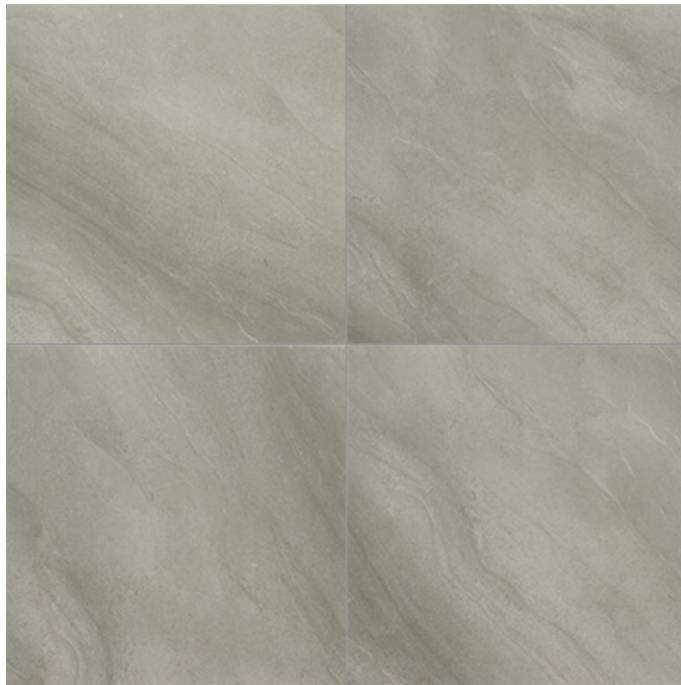

TOP ROOF
Dundalk

ABERDEEN
PORCELAIN TILE COLLECTION

Aberdeen Snow 60x60

Aberdeen Urban 60x60

Aberdeen Earth 60x60

National Tile Ltd
Coe's Road
Dundalk
Co Louth

Tel +353 42 933 7678
www.national-tile.com