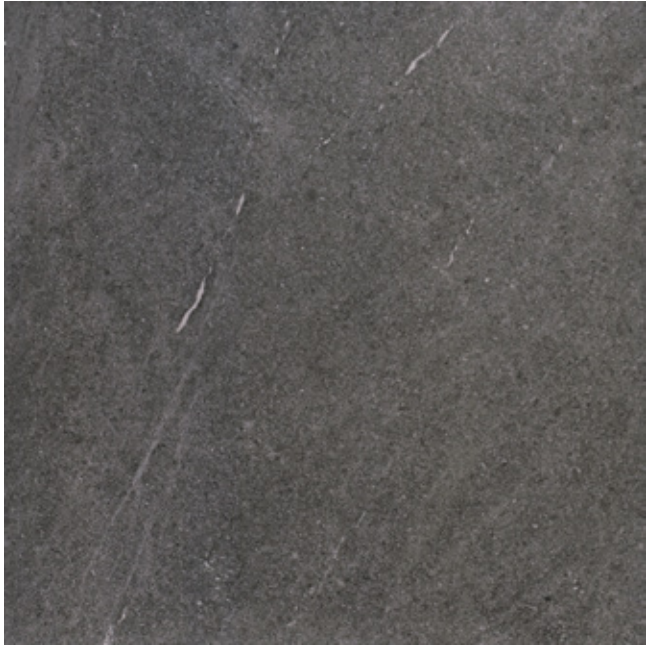

BROOKLYN
SEMI-POLISHED PORCELAIN TILE COLLECTION

Brooklyn Lux Ice 60x60

Brooklyn Lux Grey 60x60

Brooklyn Lux Cream 60x60

Brooklyn Lux Coal 60x60

National Tile Ltd
Coe's Road
Dundalk
Co Louth

Tel +353 42 933 7678
www.national-tile.com