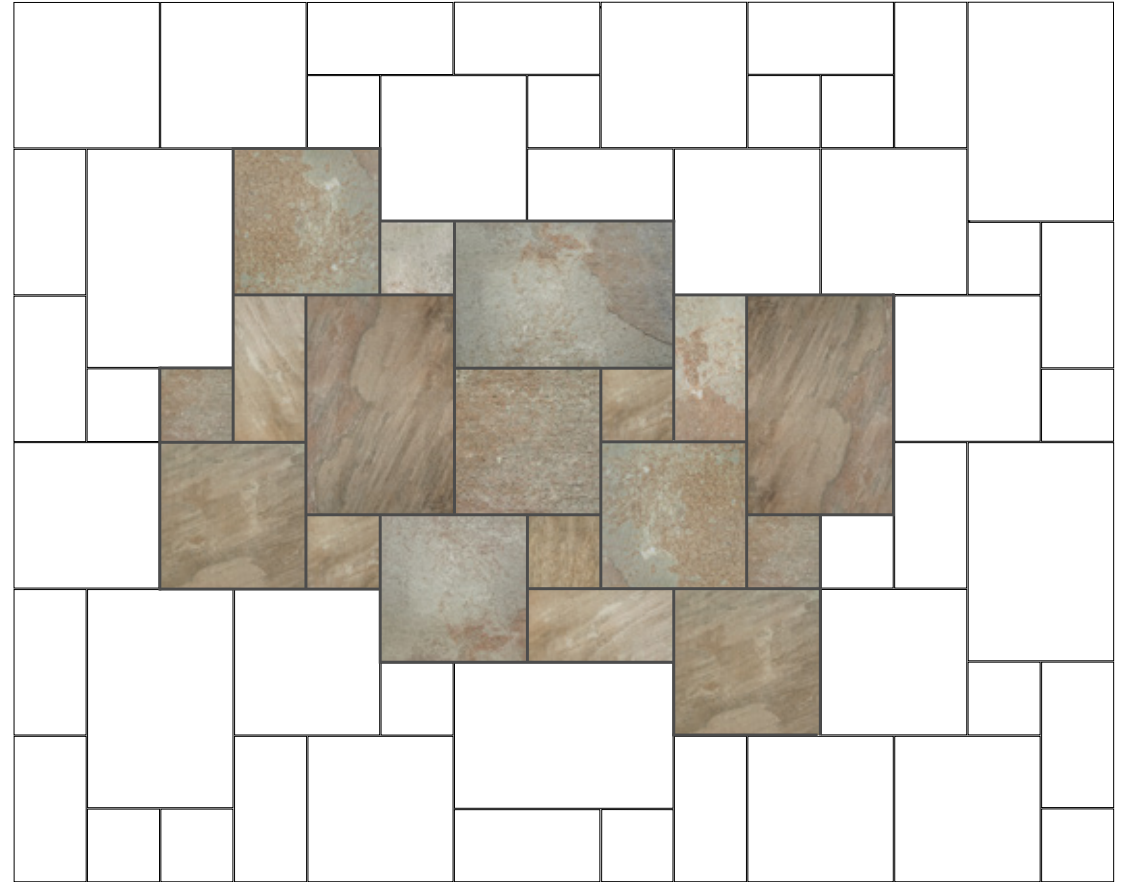

FILITA STONE
MODULAR

FILITA STONE
MODULAR

The box contains 6 heavily shaded tiles
44x66, 44x44, 22x44, 22x22

Modularity proposal

FILITA STONE
MODULAR

National Tile Ltd
Coe's Road
Dundalk
Co Louth
Republic of Ireland