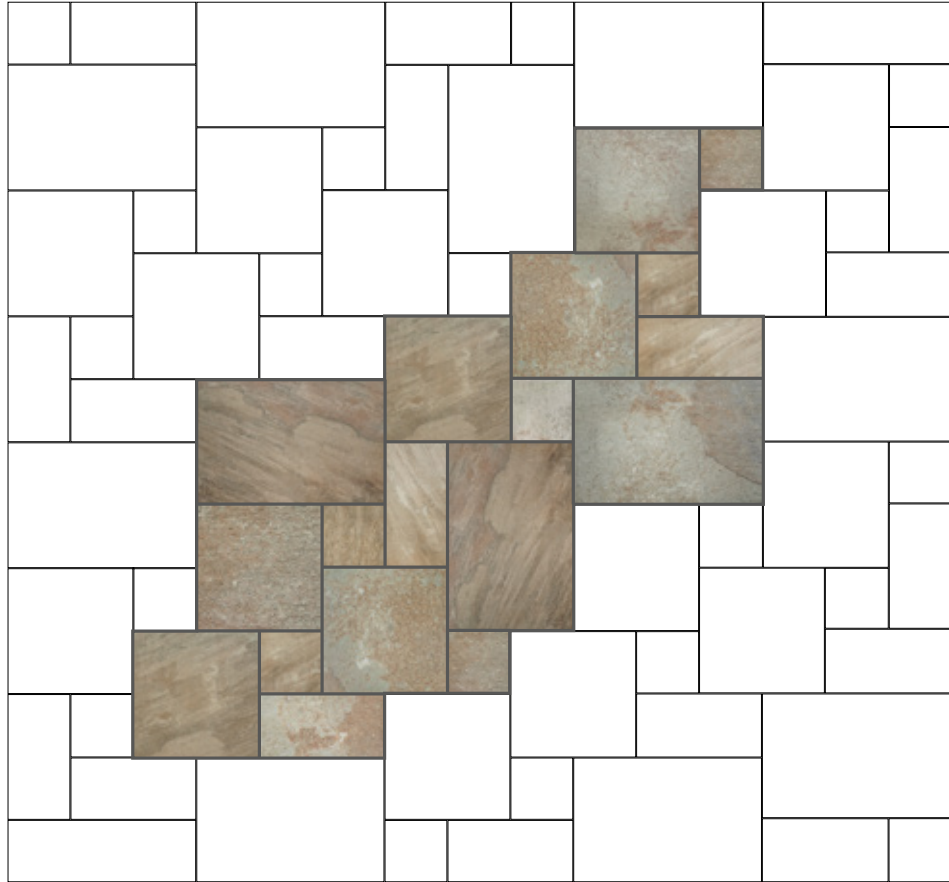

FILITA STONE
MODULAR

FILITA STONE
MODULAR

The box contains 6 heavily shaded tiles
44x66, 44x44, 22x44, 22x22

Modularity proposal

FILITA STONE
MODULAR

National Tile Ltd
Coe's Road
Dundalk
Co Louth
Republic of Ireland