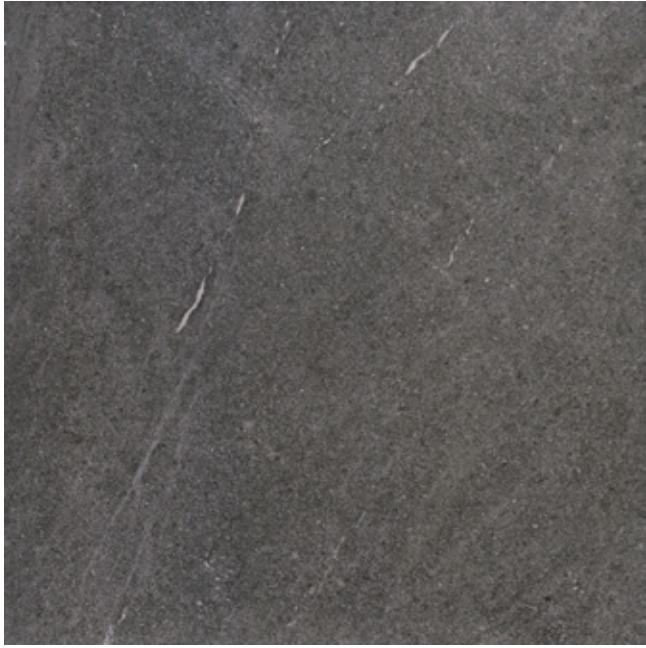

BROOKLYN
SEMI-POLISHED PORCELAIN TILE COLLECTION

Brooklyn Lux Ice 60x60

Brooklyn Lux Grey 60x60

Brooklyn Lux Cream 60x60

Brooklyn Lux Coal 60x60

**National Tile Ltd
Coe's Road
Dundalk
Co Louth**

**Tel +353 42 933 7678
www.national-tile.com**